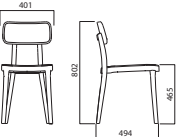

PORTA VENEZIA UPHOLSTERED CHAIR